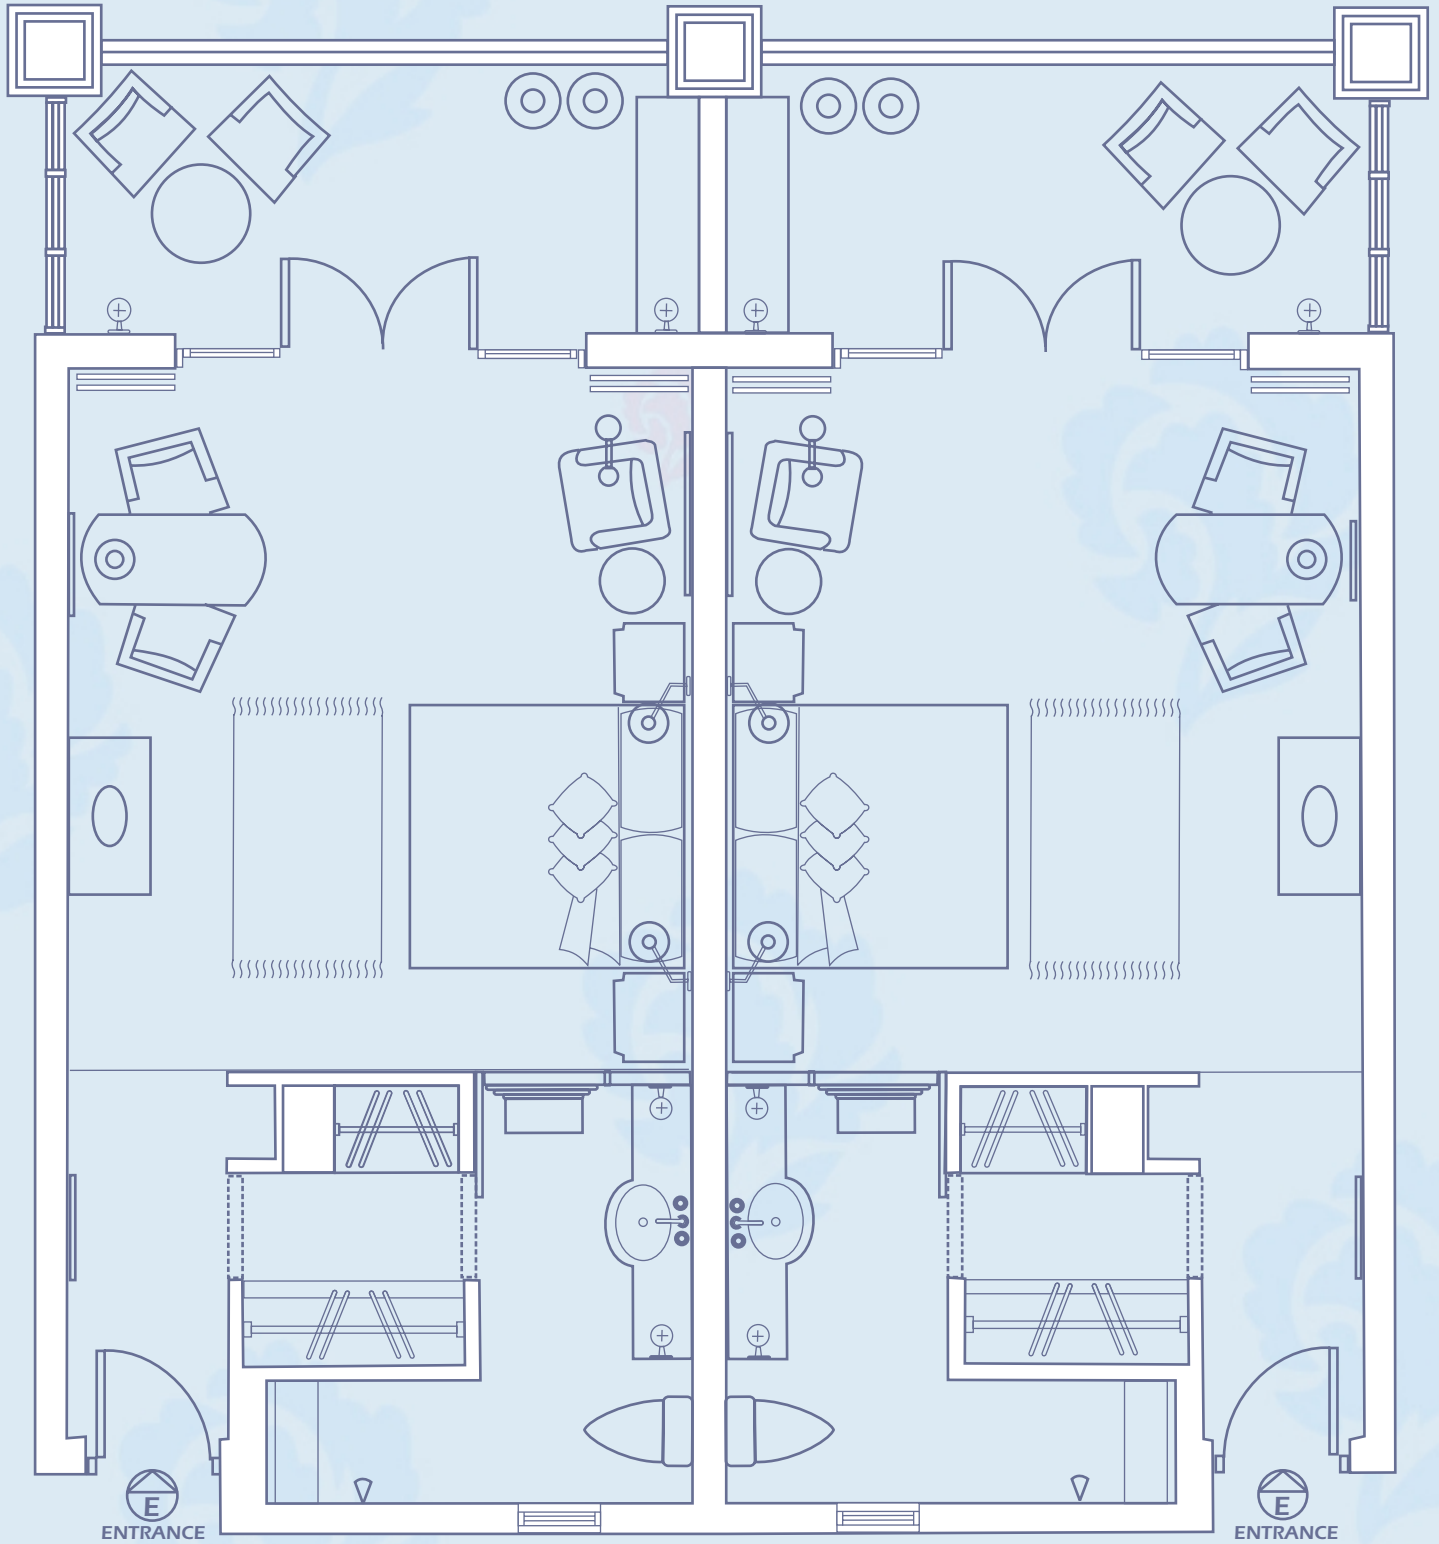

The Furama Resort

CHINA BEACH
DANANG VIETNAM

AK = GARDEN SUPERIOR ROOM KING BEDDED
CK = LAGOON SUPERIOR ROOM KING BEDDED